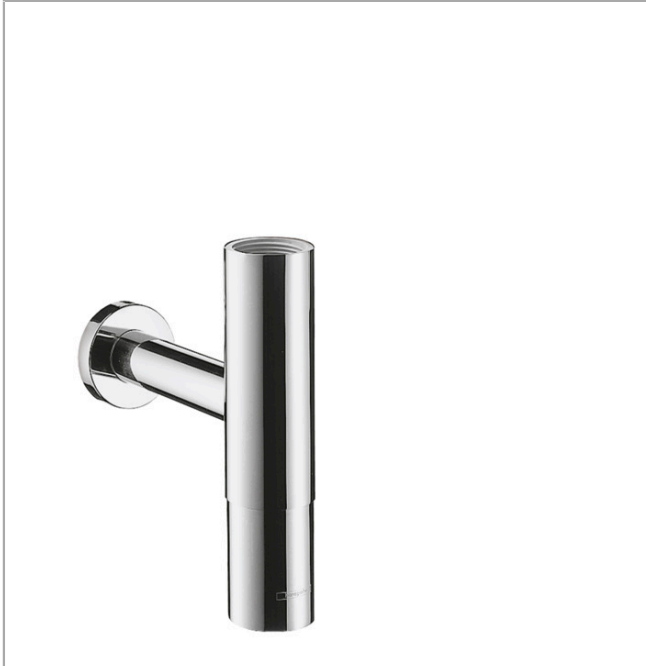

Design trap Flowstar

Surfaces: **Chrome** Article Number: **52100000**

Description

product features

- adjustment distance 65 - 165 mm
- distance to wall 330 mm
- connection dimension outlet G 1¼

Product image